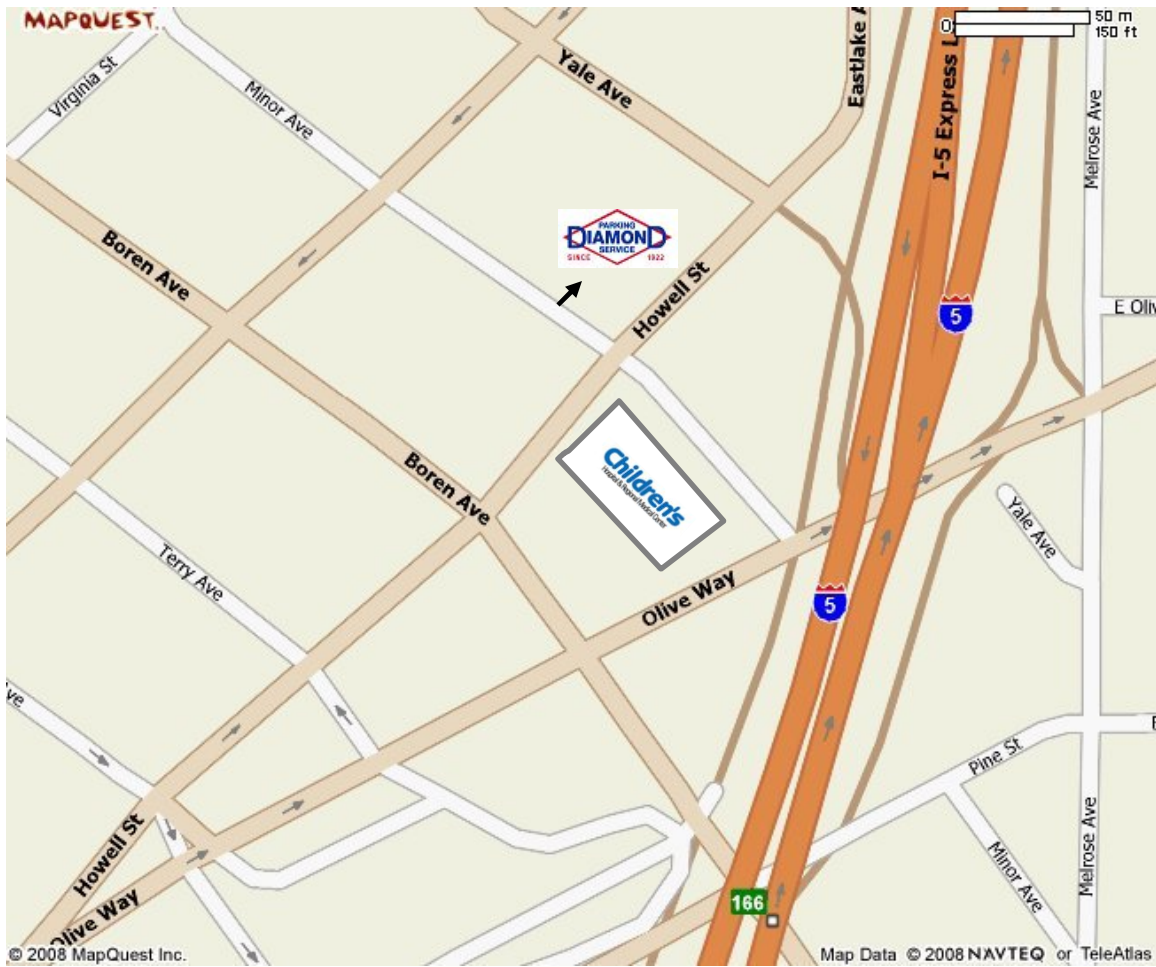

# Seattle Children's Hospital Research Institute Metropolitan Park West

Our offices are located in the Metropolitan Park West building on Minor Ave and Olive Way.

Office location:  
**Metropolitan Park West**  
**1100 Olive Way**  
**Seattle, WA 98101**

Weekend/Evening Parking:  
**Diamond Parking**  
**Minor Ave at Howell St.**  
**Seattle, WA 98101**

(Directions on the next page)

## From points north

- From I-5 South, take the Stewart Street exit, Exit 166, toward Denny Way
- Take a slight left onto Eastlake Ave. E
- Eastlake will become Howell Street after about a block
- Turn right onto Minor Ave and enter the Diamond Parking lot on your right.
- **Do not pay for parking.** A NIK staff member will meet you in the lot with validation tickets.

## From points south

- From I-5 North, take the Olive Way exit, Exit 166, on the right and turn a slight right onto Olive Way
- Turn right onto Melrose Avenue
- Turn right onto Pine Street
- Turn Right onto Boren Avenue
- Turn right onto Howell St.
- Turn left onto Minor Ave and enter the Diamond Parking lot on your right.
- **Do not pay for parking.** A NIK staff member will meet you in the lot with validation tickets.